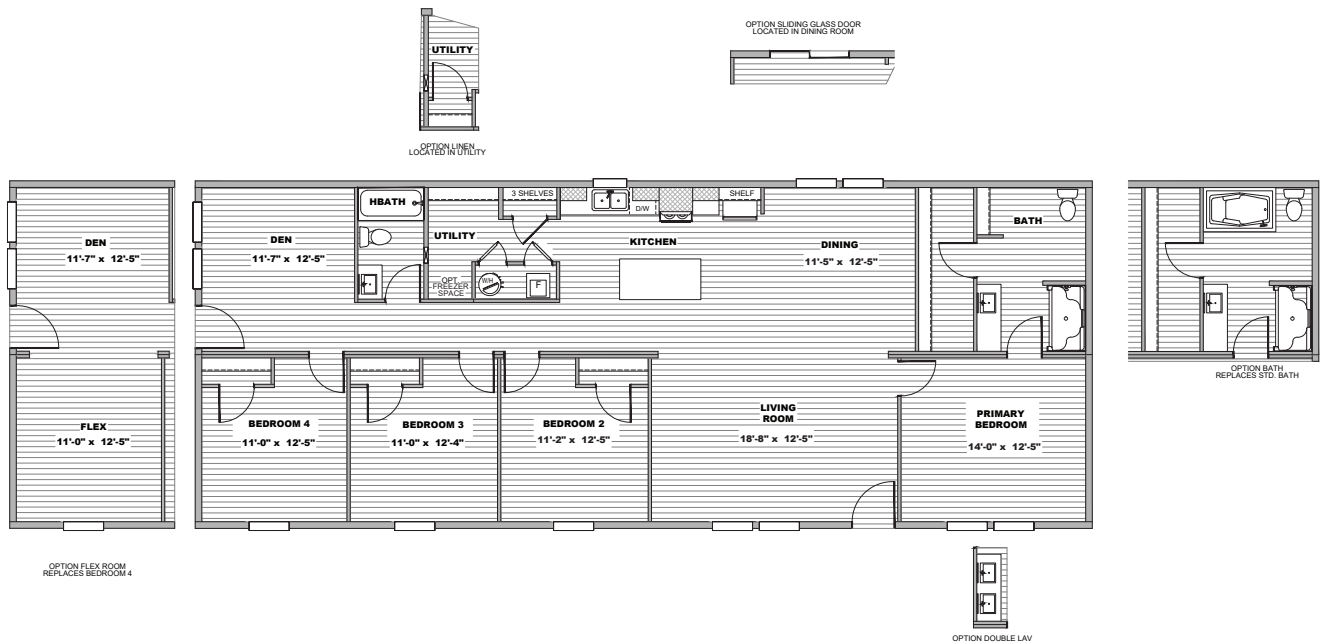

# Solace

HZI28684AH / 4 beds / 2 baths / 1,790 sq. ft. / 28x68

INDEPENDENT RETAIL PARTNER EXCLUSIVE

The home series, floor plans, photos, renderings, specifications, features, pricing, materials and availability shown will vary by retailer and state, and are subject to change without notice.