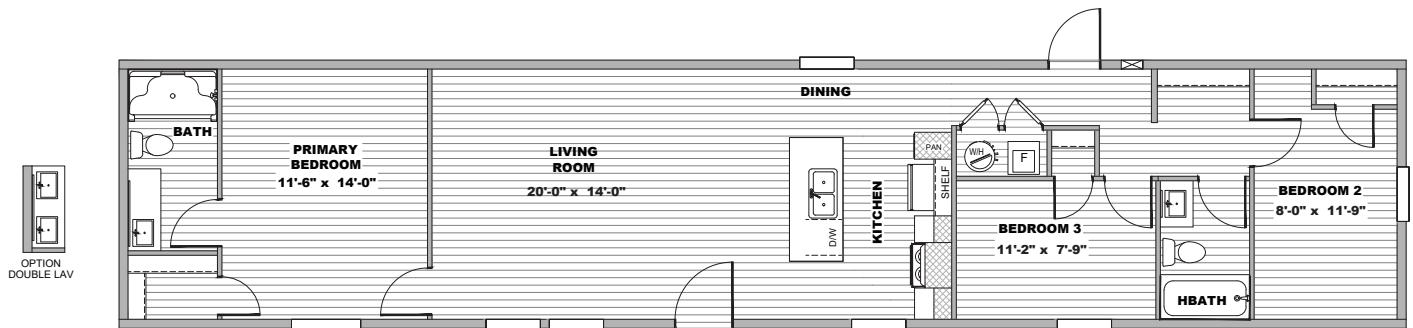

# Lumen

HZI16723AH / 3 beds / 2 baths / 1,080 sq. ft. / 16x72

INDEPENDENT RETAIL PARTNER EXCLUSIVE

The home series, floor plans, photos, renderings, specifications, features, pricing, materials and availability shown will vary by retailer and state, and are subject to change without notice.