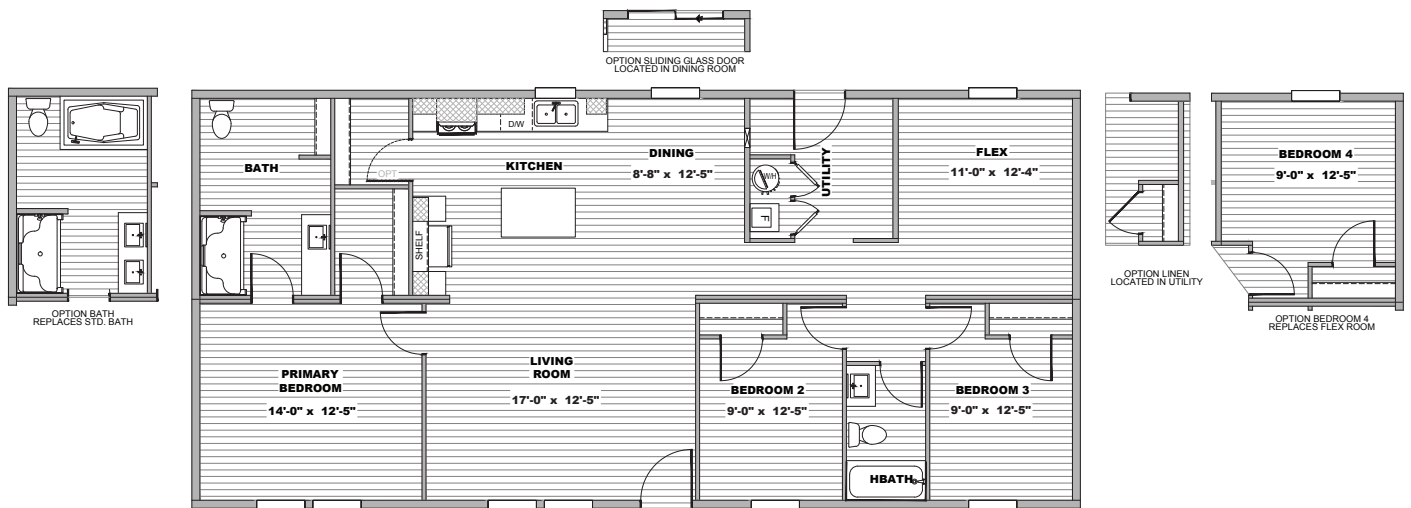

Clayton

HORIZON

Built to keep life moving forward.

Aspire

HZN28563AH / 3 beds / 2 baths / 1,475 sq. ft. / 28x56

The home series, floor plans, photos, renderings, specifications, features, pricing, materials and availability shown will vary by retailer and state, and are subject to change without notice.