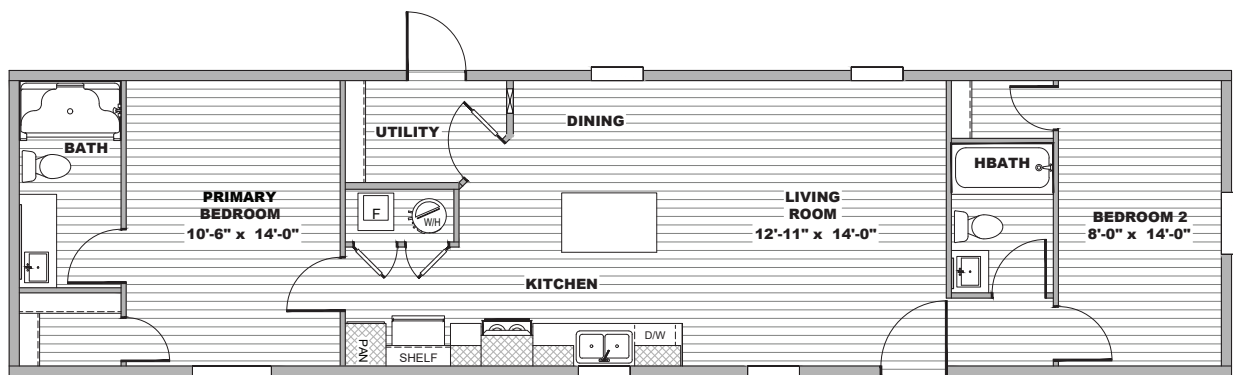

Clayton

HORIZON

Built to keep life moving forward.

Atlas

HZR16602AH / 2 beds / 2 baths / 900 sq. ft. / 16x60

OPTION
DOUBLE LAV

CLAYTON RETAIL PARTNER EXCLUSIVE

The home series, floor plans, photos, renderings, specifications, features, pricing, materials and availability shown will vary by retailer and state, and are subject to change without notice.